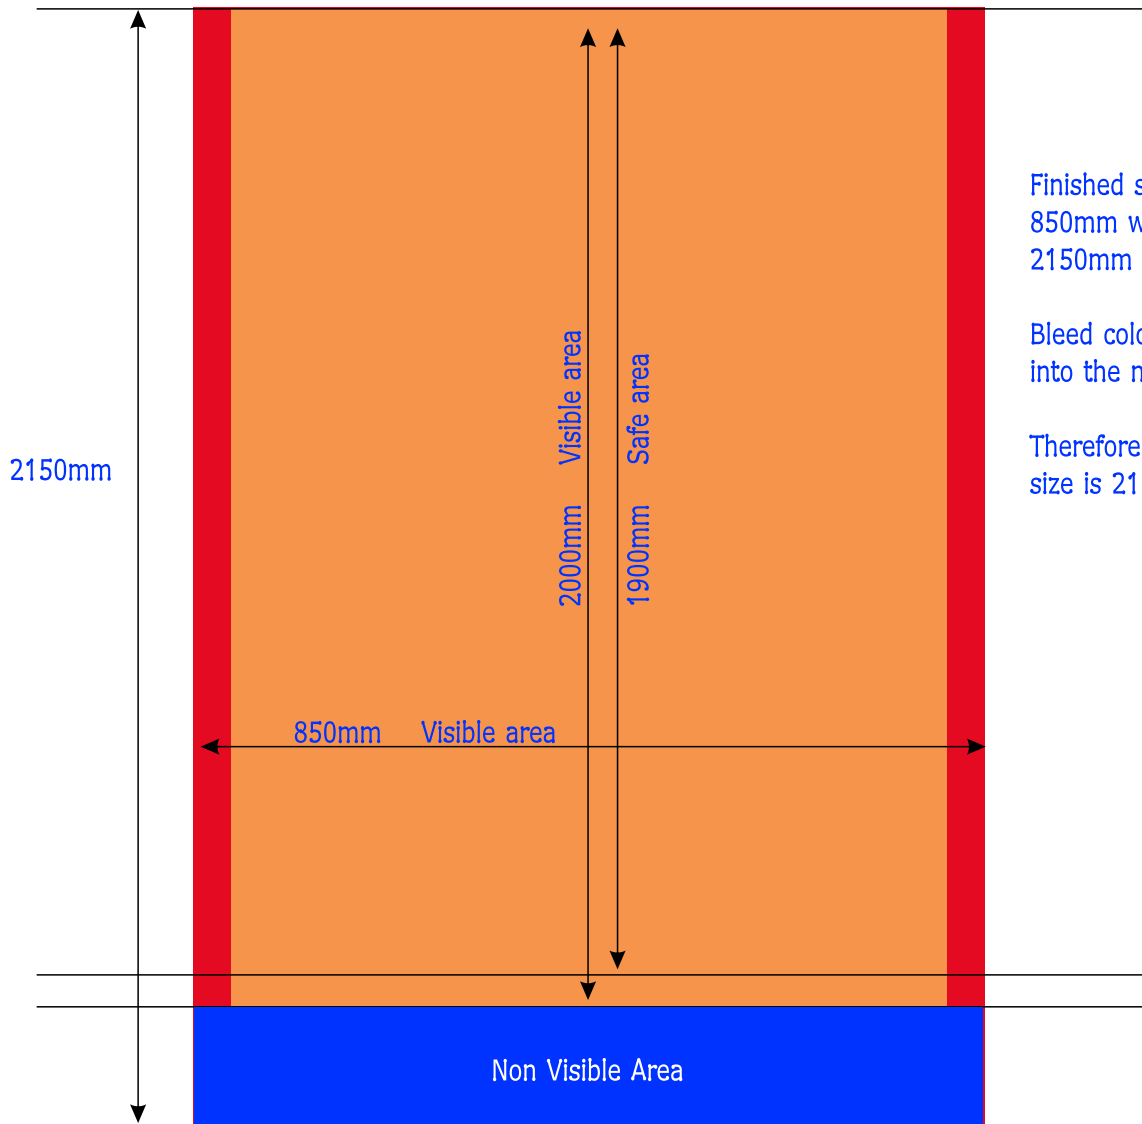

Pull Up Banners

Finished size:
 850mm wide
 2150mm high

Bleed colour 150mm
 into the non visible area.

Therefore the full image
 size is 2150mm long.

Finished Size

Bleed Size add 3mm all round

Safe Zone 25mm inside finished size

Size	Finished Size	Bleed Size	Safe Zone
1	2150mm x 850mm	2150mm x 856mm	1900mm x 800mm
2			
3			
4			
5			

PLEASE ENSURE...

- (1) Artwork is correctly sized with the required amounts of bleed
- (2) All colours are CMYK or Greyscale(no RGB or Spot colours)
- (3) All fonts are embedded or converted to curves
- (4) All transparency effects have been flattened
- (5) There are no low resolution images
- (6) PDF files are version 1.5 or less